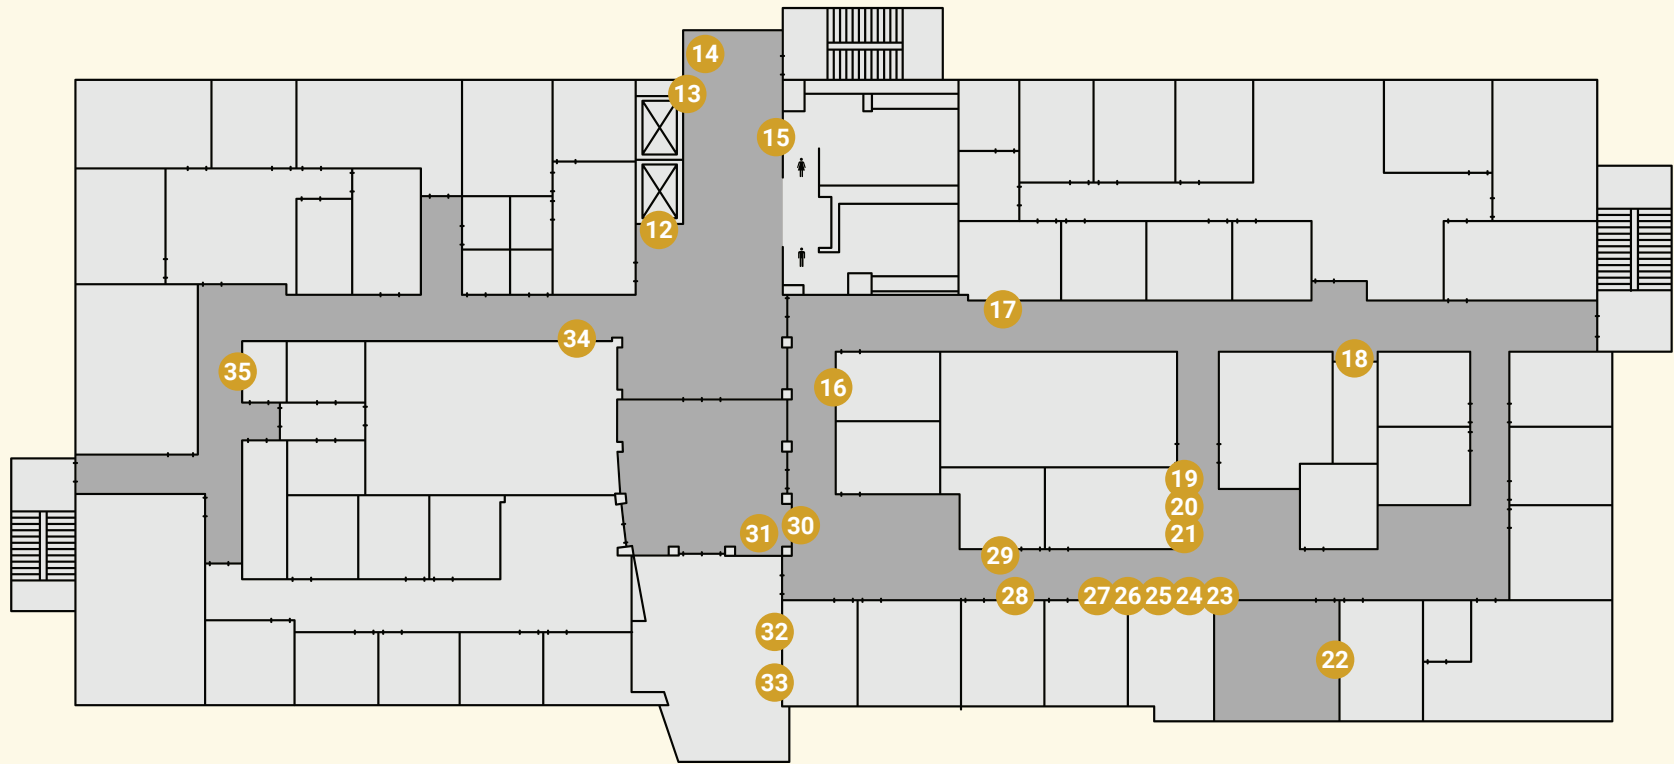

**ROGERS STUDENT CENTER (RSC)
THIRD FLOOR**

12 ALEXANDER P. HUERTA A Dream and You	20 ANTONIO GOMEZ El Sacrificio (The Sacrifice)	28 ROY PURCELL In a Land of Beauty
13 GIG DEPIO Born Free	21 ANTONIO GOMEZ Uncertain Future	29 ROY PURCELL Into the Awesome Canyon and Colorado River, 1870s
14 JEFF FULMER Ocotilla, Saguaro, Fishhook Cactus	22 JAMES SAMMARCO Untitled	30 ROY PURCELL Untitled (Desert Trees)
15 DAVID OHLERKING Scorpion Mountain	23 ED FUENTES Taco Stand Backdrop	31 JAMES SAMMARCO and SCOTT DYER Syncopated Undulation
16 ROBERT BECKMANN The Fifth Plague	24 ED FUENTES Vargas by Ponce in North Las Vegas	32 NANHYO PARK Controlled Chaos I
17 TEMPORARY EXHIBIT Nevada State Gallery	25 ED FUENTES Black Squares	33 NANHYO PARK Controlled Chaos II
18 NANHYO PARK The Other Side of the World	26 ED FUENTES Walking Past a Magee	34 TEMPORARY EXHIBIT Nevada State College Student Gallery
19 ANTONIO GOMEZ Mi Tumba Rosa (My Rose Tombstone)	27 ED FUENTES Clouds Over Zio and Asphalt	35 RECYCLED PROPAGANDA Abducting Intelligence