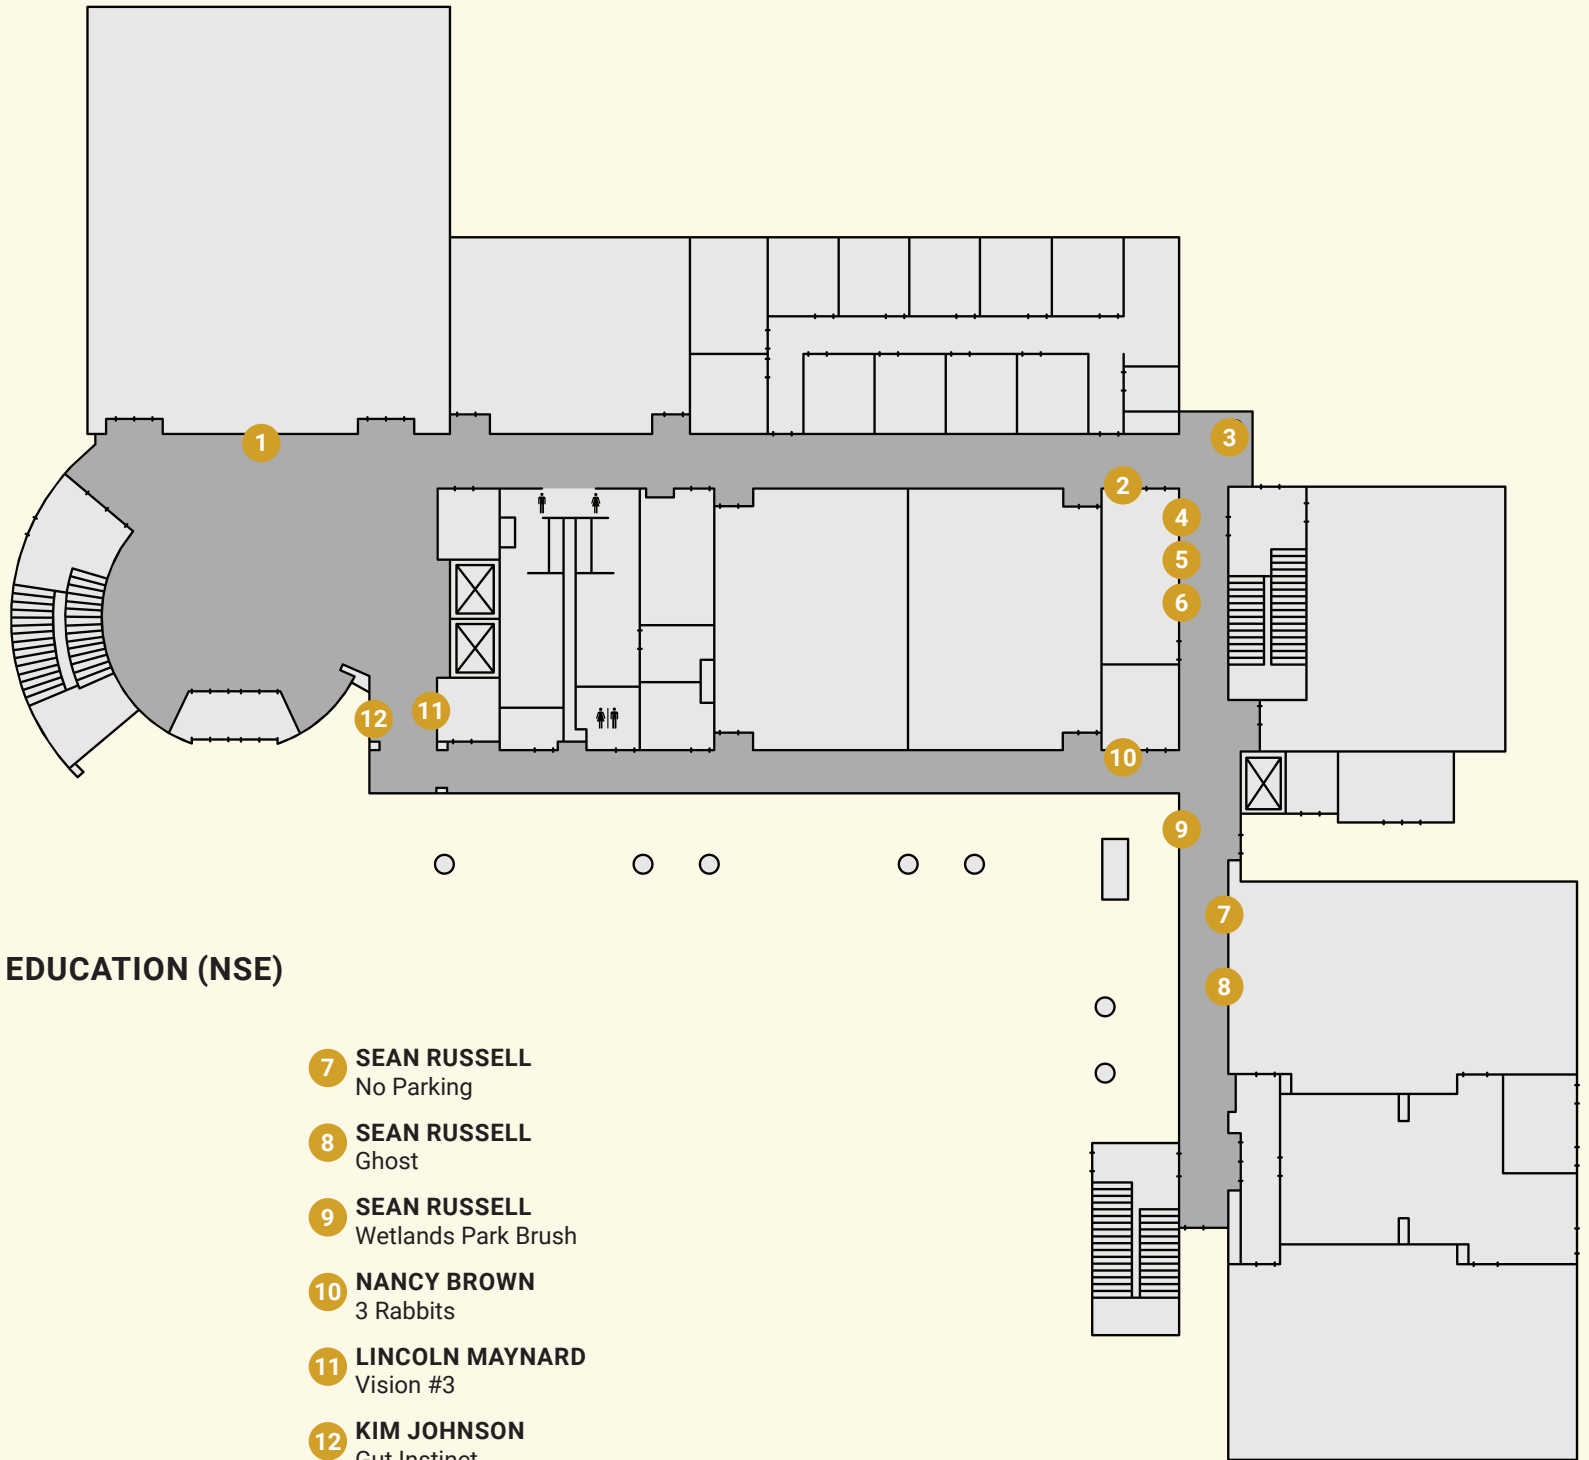

Exhibition Galleries

Nevada State has six galleries dedicated to temporary exhibitions.

- Scorpion Gallery – RSC 1st Floor
- Nevada State Gallery – RSC 3rd Floor
- Nevada State College Student Gallery – RSC 3rd Floor
- Nevada State College Student Gallery – LAS 1st Floor
- Community Gallery 1 – NSE 3rd Floor
- Community Gallery 2 – NSE 3rd Floor

PLAZA

1 RAMON SANCHEZ
Scorpion

**NURSING, SCIENCE & EDUCATION (NSE)
FIRST FLOOR**

- 1 NATE CLARK**
Four by Fives
- 2 ELAYNE LAPORTA**
Desert Springs II
- 3 17 MOONS ART STUDIO**
Insectum
- 4 ROY PURCELL**
Paiute Dancer II
- 5 ROY PURCELL**
Billy Choctaw
- 6 ROY PURCELL**
Paiute Dancer I