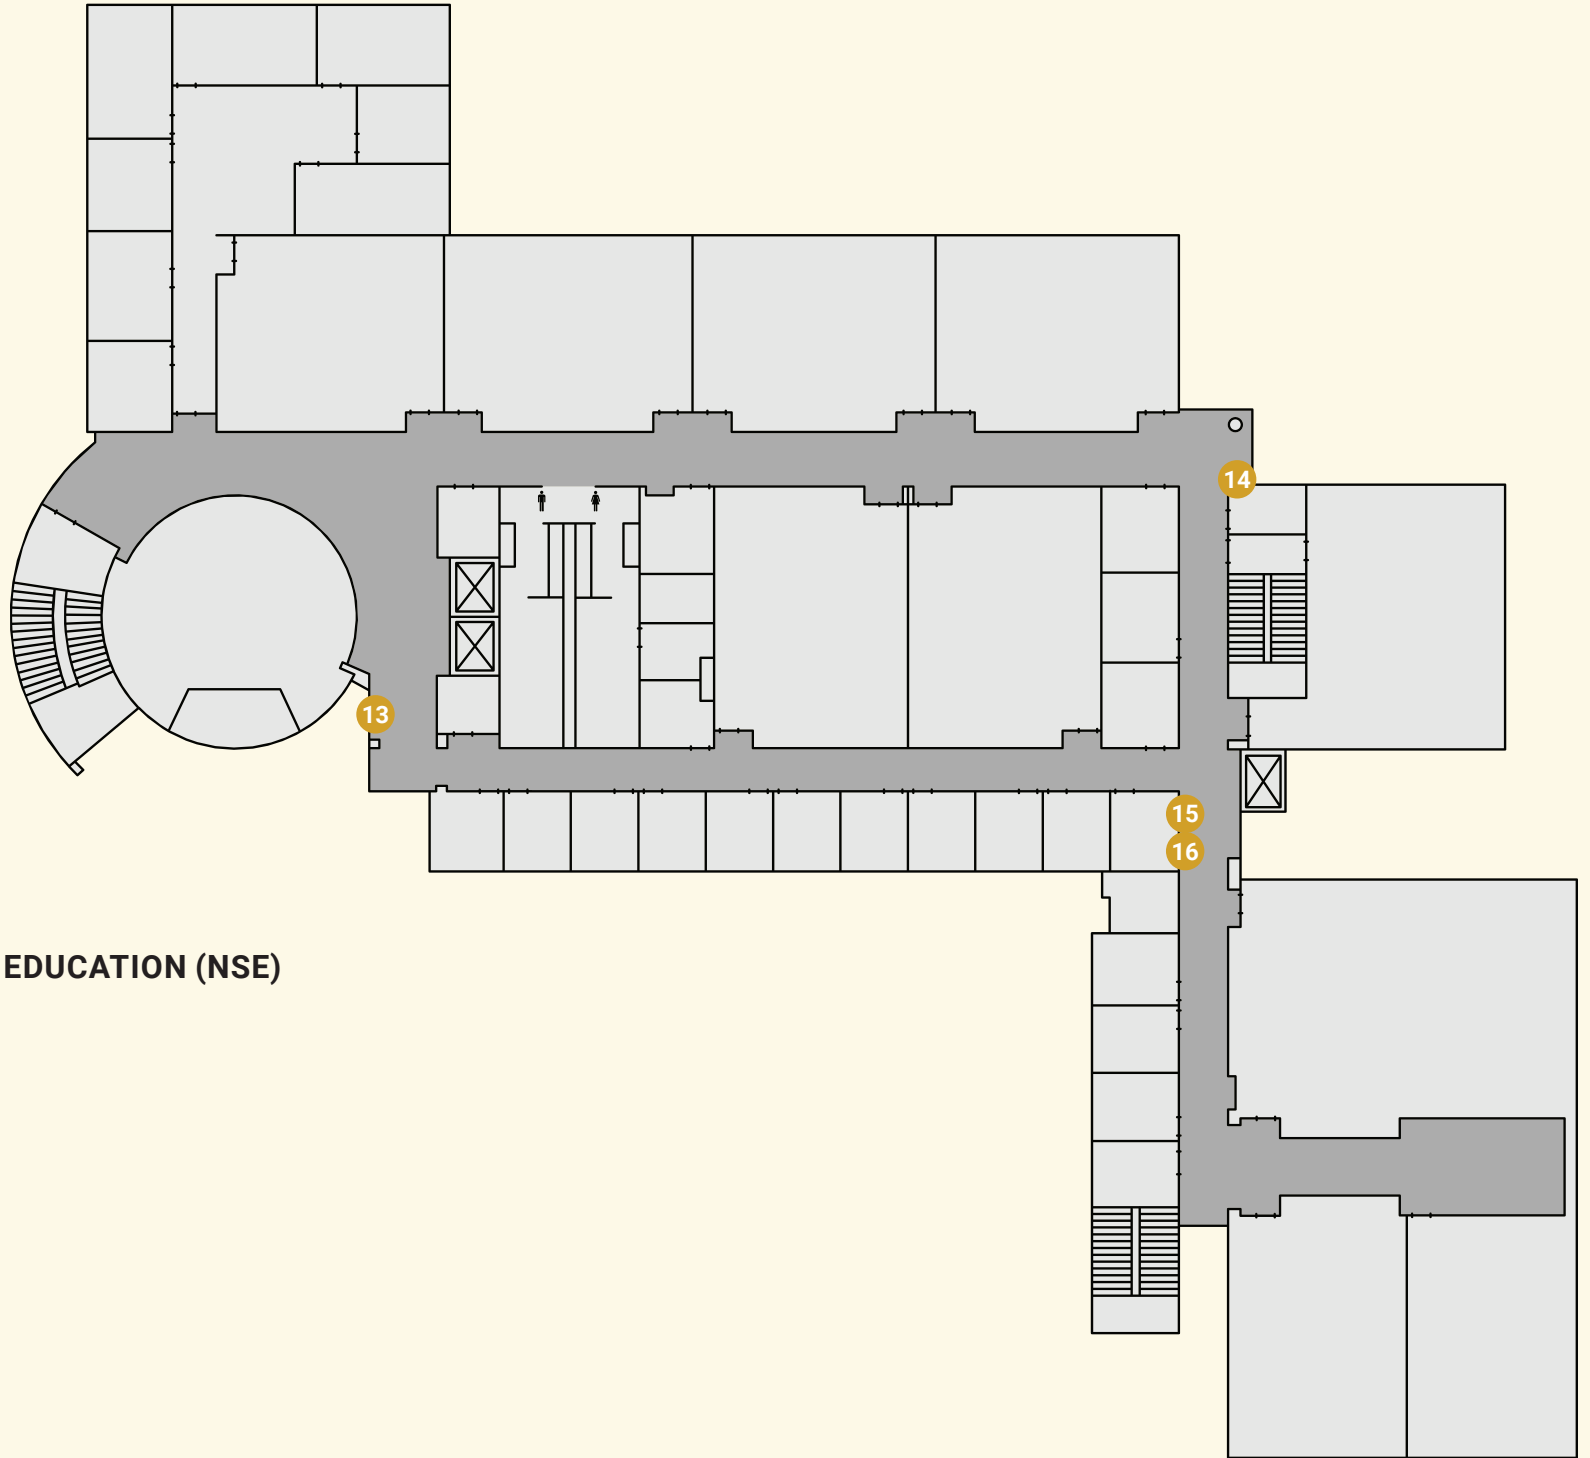

PLAZA

1 RAMON SANCHEZ
Scorpion

**NURSING, SCIENCE & EDUCATION (NSE)
FIRST FLOOR**

- 1 NATE CLARK**
Four by Fives
- 2 ELAYNE LAPORTA**
Desert Springs II
- 3 17 MOONS ART STUDIO**
Insectum
- 4 ROY PURCELL**
Paiute Dancer II
- 5 ROY PURCELL**
Billy Choctaw
- 6 ROY PURCELL**
Paiute Dancer I

- 7 SEAN RUSSELL**
No Parking
- 8 SEAN RUSSELL**
Ghost
- 9 SEAN RUSSELL**
Wetlands Park Brush
- 10 NANCY BROWN**
3 Rabbits
- 11 LINCOLN MAYNARD**
Vision #3
- 12 KIM JOHNSON**
Gut Instinct

**NURSING, SCIENCE & EDUCATION (NSE)
SECOND FLOOR**