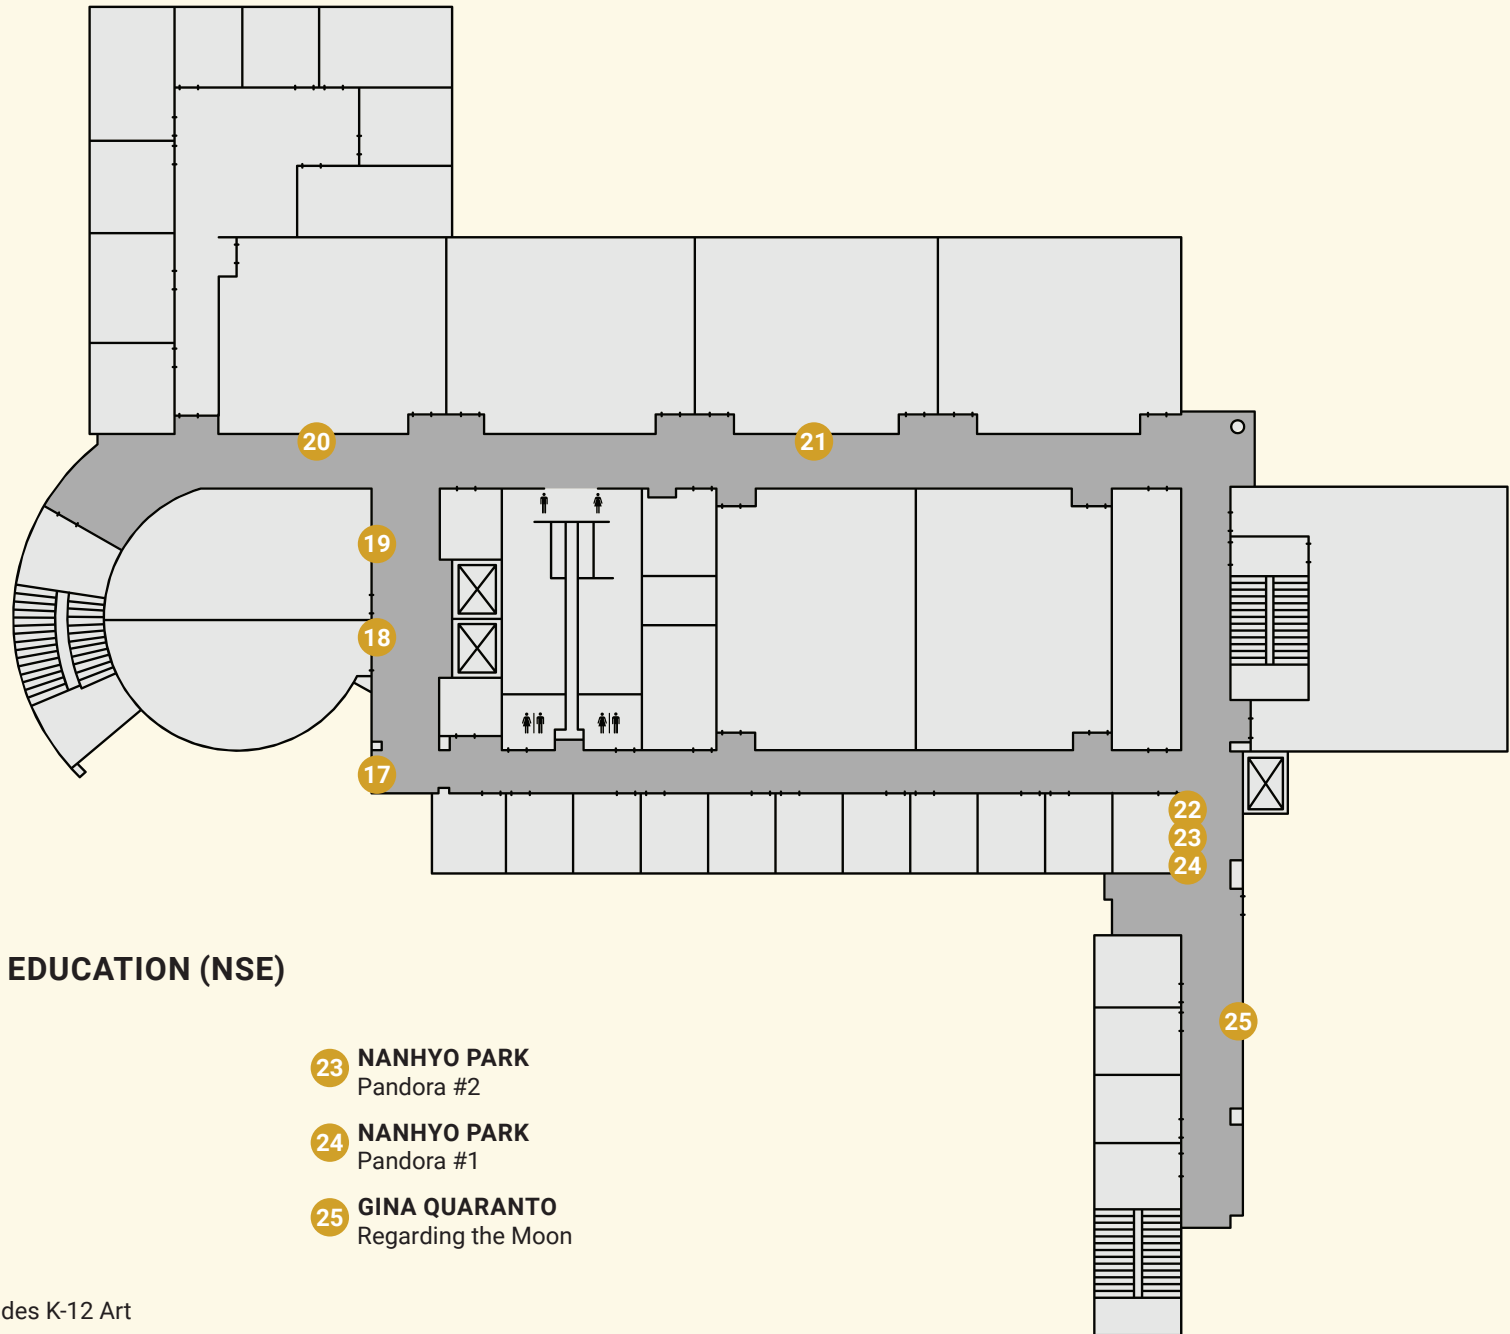

**NURSING, SCIENCE & EDUCATION (NSE)
THIRD FLOOR**

- **17 SU LIMBERT**
  Blind Optimism
- **18 DON MICHAEL JR.**
  Undaunted
- **19 KEVIN CHUPIK**
  Climbing and Falling
- **20 TEMPORARY EXHIBIT**
  Community Gallery 1 - Grades K-12 Art
- **21 TEMPORARY EXHIBIT**
  Community Gallery 2
- **22 NANHYO PARK**
  Pandora #3

- **23 NANHYO PARK**
  Pandora #2
- **24 NANHYO PARK**
  Pandora #1
- **25 GINA QUARANTO**
  Regarding the Moon